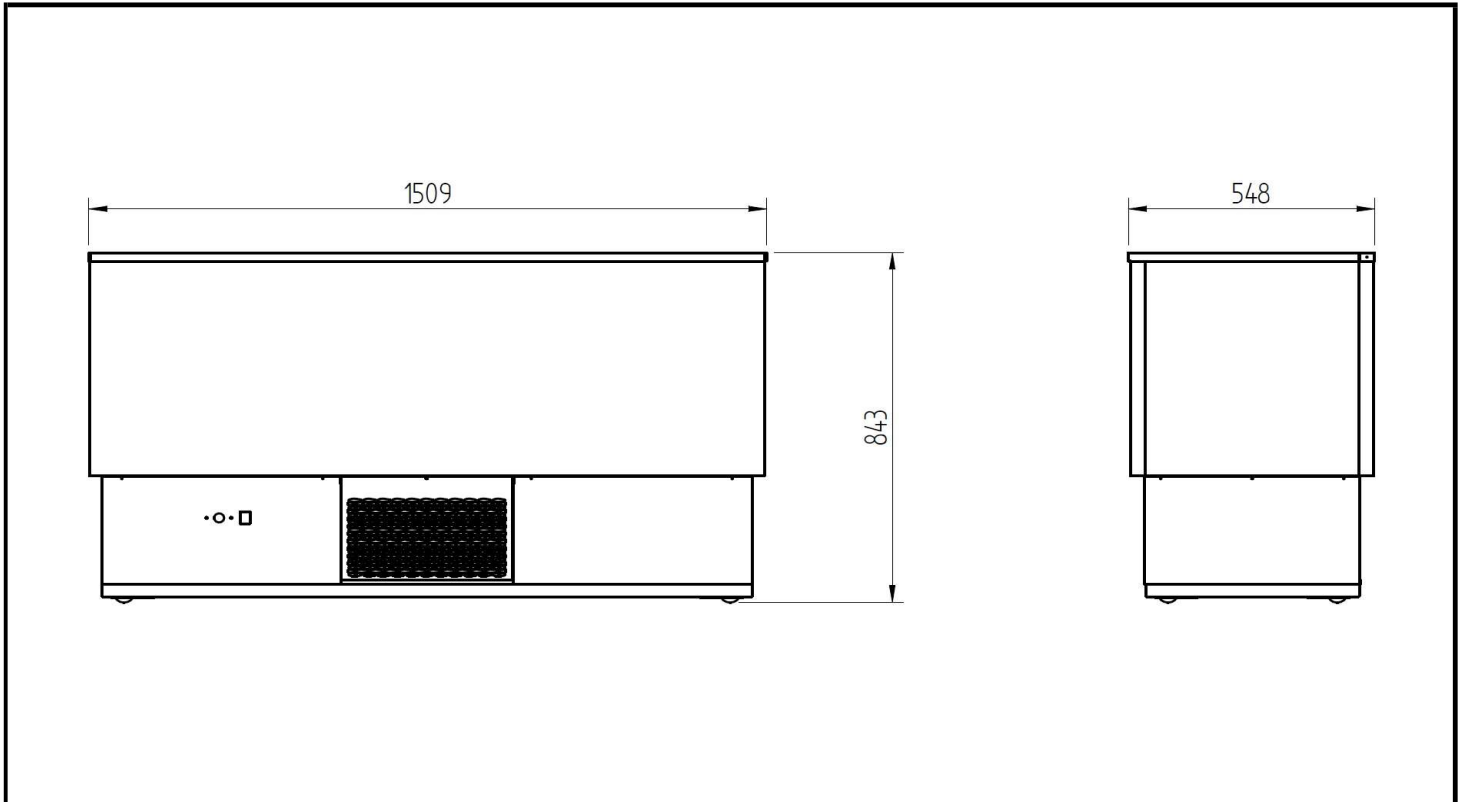

MODEL:	BEG-150-EA	FAMILY:	BOTTLE COOLER	MANUFACTURER:	
--------	------------	---------	---------------	---------------	---

IMAGE / DETAIL

TECHNICAL DRAWING

Every photo should be considered as a reference

GENERAL DATA

EXTERNAL DIMENSIONS	WxDxH mm	1510x450x842
INTERNAL DIMENSIONS	WxDxH mm	1500x550x972
NET VOLUME	l	260
INNER DIVIDER	Number (WxD mm)	2 (445x279)
TDA	m ²	NA
33cl CANS CAPACITY	Number	336
33cl CANS FACINGS	Number	-

PACKAGING DIMENSIONS	WxDxH mm	1526x565x975
DELIVERY BATCH	Type (number)	Palletized box (1units)
NET WEIGHT	Kg	62
PALLETIZED WEIGHT	Kg	75
LOADABILITY / TRUCK 13.6m	Number	62
LOADABILITY / 20' CONTAINER	Number	26
LOADABILITY / 40' CONTAINER	Number	56

TECHNICAL FEATURES

EXTERIOR MATERIAL	Type	PLASTIC COATED STEEL ACCORDING TO BRAND
INTERIOR MATERIAL	Type	GALVANISED STEEL
DOOR / CURTAIN	Type	STAINLESS STEEL 430
EXTRA INFORMATION		-
SILKSCREEN / PRINTING	Drawing	 <p>The drawing shows two views of the machine's front panel. The front view (left) has a total width of 1668 mm and a total height of 620 mm. The central area is 1568 mm wide and 520 mm high. The side view (right) has a total width of 476 mm and a total height of 620 mm. The central area is 476 mm wide and 520 mm high. Labels include 'AREA SERIGRAFIA FRENTE' and 'AREA SERIGRAFIA COSTADO' for the central areas, and 'ZONA DE SANGRE' for the bleed zone.</p>